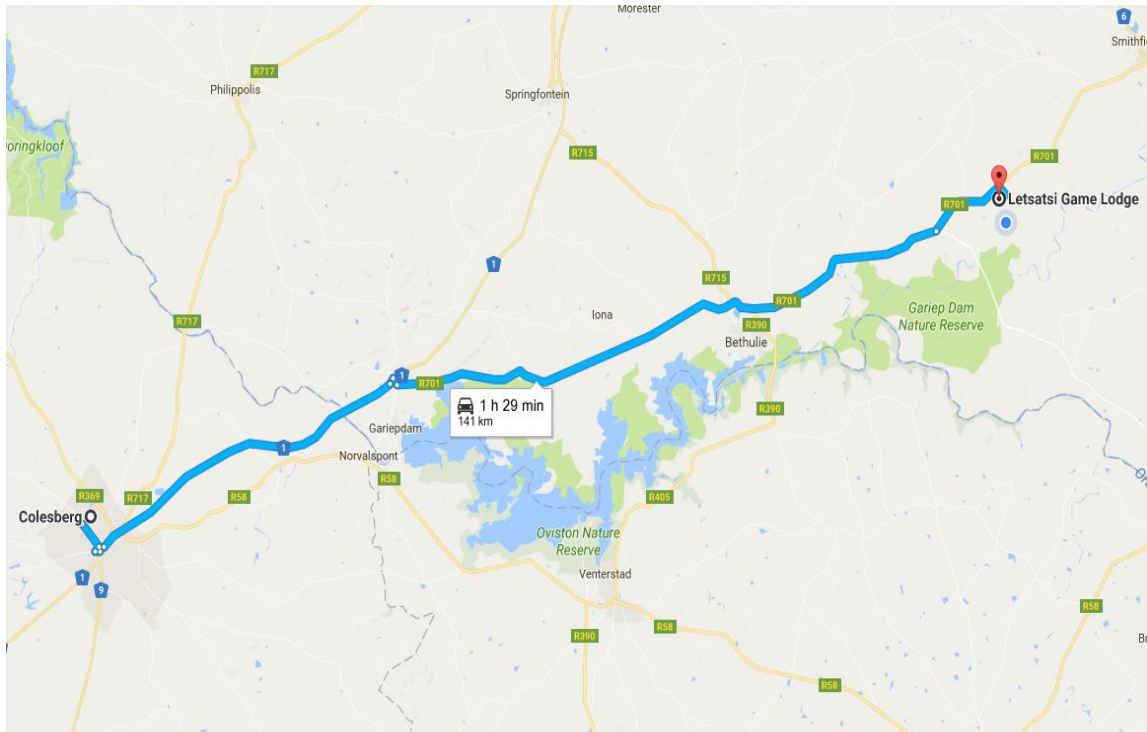

Colesberg to Letsatsi Game Lodge

- Follow the N1 towards Bloemfontein until just before Gariep Dam.
- Take the off-ramp to the left – turn right onto the R701.
- Turn left towards Bethulle to stay on the R701.
- About 30km past Bethulle turn left to stay on the R701 (Straight on will be a gravel road).
- Keep on the R701 till you reach the Letsatsi Game Lodge sign on both sides of the road.
- Turn right onto the gravel road

Letsatsi Game Lodge – 082 331 2201

Coordinates: 30°23'23.69"S | 26°21'13.21"E